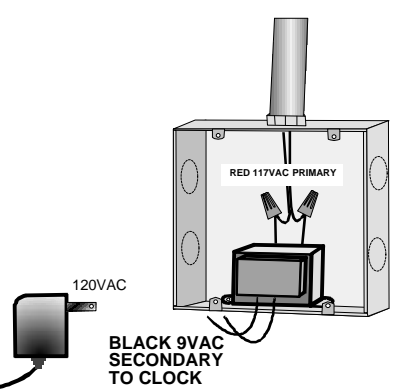

BAC-42425

- 12 or 24 hr. *FORMAT*
- *NON GLARE LENS*
- *SUPER BRIGHT LED'S*
- *ALUMINUM FRAME*
- 2.4 " 16 SEG. *DISPLAY*
- *AUTOMATIC DAYLIGHT TIME CORRECTION*
- 10 YEAR LITHIUM BATT. *BACKUP*

SPECIFICATIONS

TYPE: ----- DIGITAL
DISPLAY: ----- 4-DIGIT, 7 SEGMENT RED SUPER BRIGHT LED
CHARACTER HEIGHT: ----- 2.5"(63.5 mm) HR./MIN.
VISIBILITY: ----- 150 Ft. (45.72 METERS)
POWER REQUIREMENTS: 1500 ma AT 7 vac
FRAME: ----- ALUMINUM (BLACK ANODIZED FINISH)
DIMENSIONS: ----- 18.125" x 18.37" x 1.5"
OPERATING TEMP.: ----- -17. TO 190. F
HUMIDITY: ----- 0% TO 95% NON-CONDENSING

WALL TRANSFORMER STANDERD
 OPEN FRAME IS SPECIAL ORDER

BLACK 9VAC
 SECONDARY
 TO CLOCK