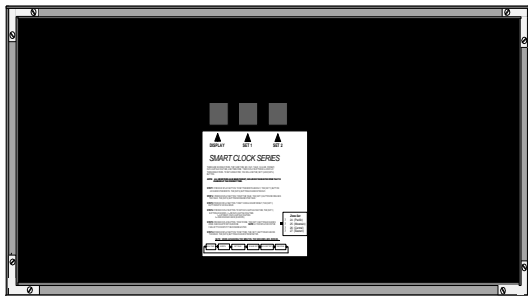

## SPECIFICATIONS

- TYPE:** ----- DIGITAL
- DISPLAY:** ----- 4-DIGIT, 7 SEGMENT RED SUPER BRIGHT LED
- CHARACTER HEIGHT:** ----- 2.5" (63.5 mm) HR./MIN.
- VISIBILITY:** ----- 150 Ft. (45.72 METERS)
- POWER REQUIREMENTS:** - 1500 ma AT 9 VAC
- FRAME:** ----- ALUMINUM (BLACK ANODIZED FINISH)
- DIMENSIONS:** ----- 6.25" x 12.25" x 1.375"
- WEIGHT:** ----- 2.5 lbs. NO TRANSFORMER
- OPERATING TEMP.:** ----- -17° TO 190° F
- HUMIDITY:** ----- 0% TO 95% NON-CONDENSING