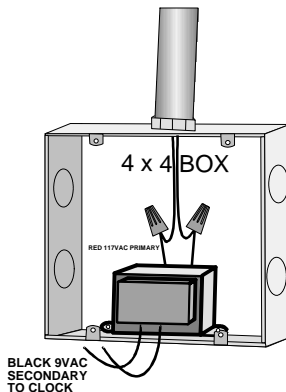

FEATURES:

- REAL TIME CLOCK 12/24 HR. SELECTABLE.
- AUTOMATIC DAY LIGHT AND STANDARD TIME CORRECTION.
- 10 YEAR LITHIUM BATTERY.